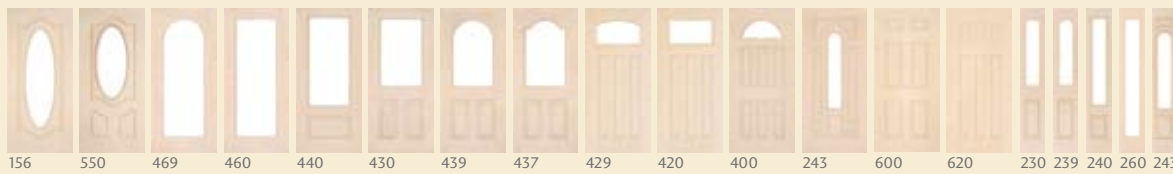

Select Your Entryway

Seleccione su entrada

CONFIGURATION CONFIGURACIÓN

DOOR TYPE TIPOS DE PUERTA

Oak Woodgrain (Unfinished) Grano de madera de roble (Natural sin acabado)

Smooth Liso

6'8" OAK WOODGRAIN DOORS & SIDELITES ROBLE DE 6'8"

6'8" SMOOTH DOORS & SIDELITES LISO 6'8"

GLASS COLLECTIONS ESTILO DE VIDRIO

Need to match exterior accessories such as house trim or shutters with your Feather River Pre-Painted Door? No problem. The BEHR® paint matching system at The Home Depot® can color match the twelve colors shown below. Just take this brochure to the Paint Department or give the store associate the color name and FRD number that corresponds to the paint color you are trying to match.