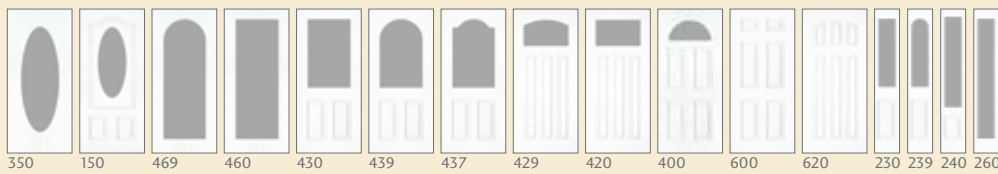

Select Your Entryway

Seleccione su entrada

CONFIGURATION CONFIGURACIÓN

DOOR TYPE TIPOS DE PUERTA

Oak Woodgrain (Unfinished) Grano de madera de roble (Natural sin acabado)

Smooth Liso

6'8" OAK WOODGRAIN DOORS & SIDELITES ROBLE DE 6'8"

6'8" SMOOTH DOORS & SIDELITES LISO 6'8"

GLASS COLLECTIONS ESTILO DE VIDRIO

Need to match exterior accessories such as house trim or shutters with your Feather River Pre-Painted Door? No problem. The BEHR® paint matching system at The Home Depot® can color match the twelve colors shown below. Just take this brochure to the Paint Department or give the store associate the color name and FRD number that corresponds to the paint color you are trying to match.