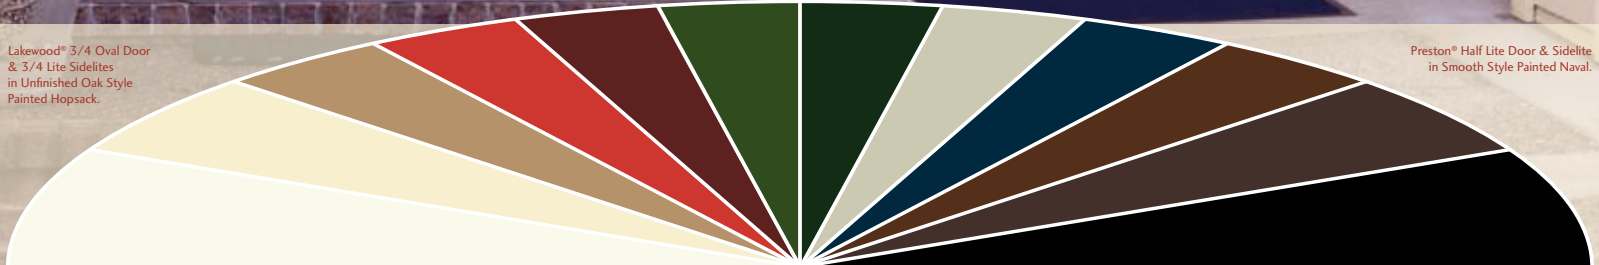

Available in 12 Colors to Compliment Your Home's Décor
Disponibile en 12 colores para complementar su hogar