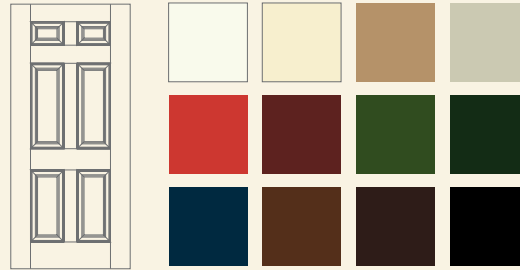

INTERIOR VIEW INTERIOR