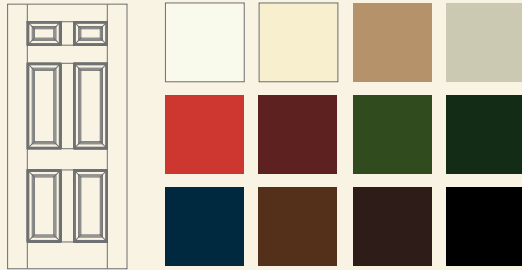

2 COLOR OPTION AVAILABLE OPCIÓN DE DOS TONOS

EXTERIOR VIEW AFUERA