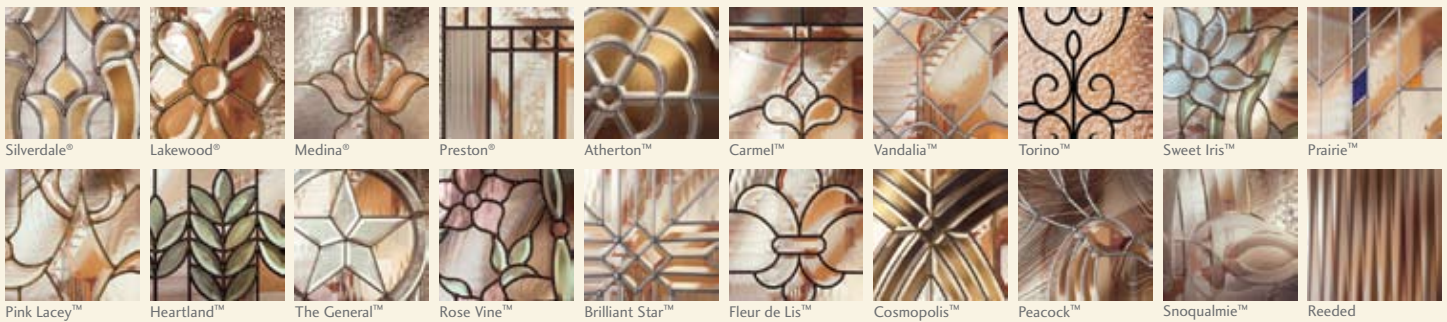

PRE-PAINTED
PROGRAM
PROGRAMA PREPINTADO

Lakewood® 3/4 Oval Door
& 3/4 Lite Sidelites
in Unfinished Oak Style
Painted Hopsack.

Preston® Half Lite Door & Sidelite
in Smooth Style Painted Naval.

Available in 12 Colors to Compliment Your Home's Décor
Disponibile en 12 colores para complementar su hogar

Select Your Entryway

Seleccione su entrada

CONFIGURATION CONFIGURACIÓN

DOOR TYPE TIPOS DE PUERTA

Oak Woodgrain (Unfinished) Grano de madera de roble (Natural sin acabado)

Smooth Liso

6'8" OAK WOODGRAIN DOORS & SIDELITES ROBLE DE 6'8"

6'8" SMOOTH DOORS & SIDELITES LISO 6'8"

GLASS COLLECTIONS ESTILO DE VIDRIO

Need to match exterior accessories such as house trim or shutters with your Feather River Pre-Painted Door? No problem. The BEHR® paint matching system at The Home Depot® can color match the twelve colors shown below. Just take this brochure to the Paint Department or give the store associate the color name and FRD number that corresponds to the paint color you are trying to match.

FRD-7005 Pure White	FRD-6119 Antique White (FRD)	FRD-6109 Hopsack	FRD-7730 Forestwood	FRD-2809 Rookwood Shutter Green	FRD-2850 Chelsea Gray
FRD-6594 Poinsettia (FRD)	FRD-2801 Rookwood Dark Red	FRD-6244 Naval (FRD)	FRD-7510 Chateau Brown	FRD-6006 Black Bean (FRD)	FRD-6258 Tricorn Black