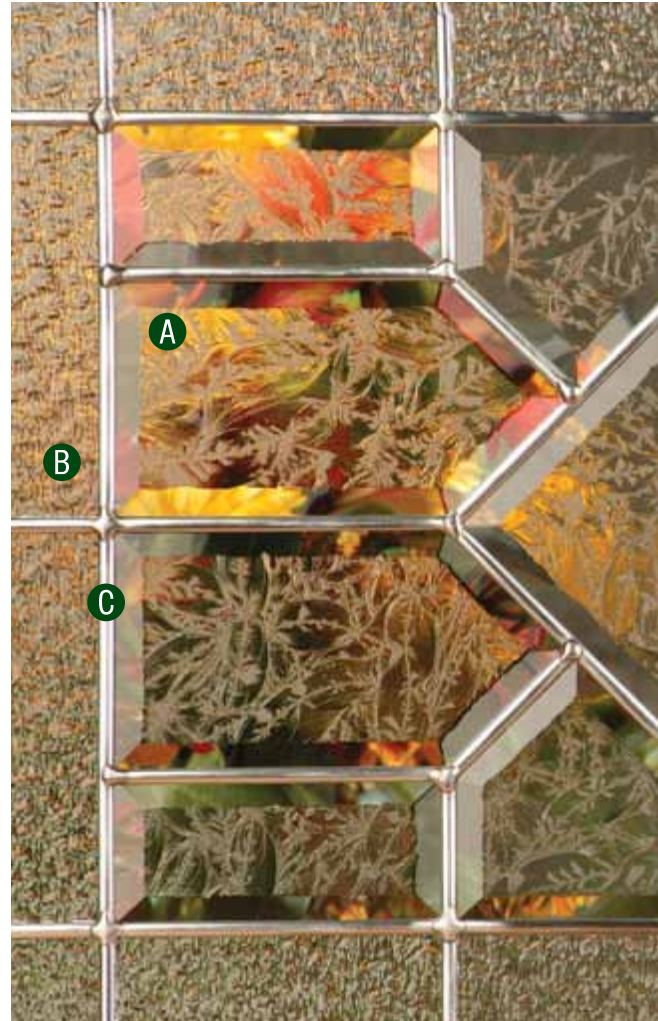

EASY SELECTIONS

GLASS DETAILS

EASY SELECTIONS

Rochester™ Shown in Patina Caming

Patina

PRIVACY RATING SCALE 1-10
Least private to Most private

Privacy Rating 7

- A** Gray Glue Chip
- B** Seedy
- C** Cord
- D** Double Granite
- E** Clear Bevel
- F** Patina Caming

*Rochester Craftsman Rectangle and Fanlite do not contain Cord Glass.

Available Glass Shapes

See Catalog or Door Builder for complete availability and options

Available Sidelite

Feather River
DOORS

©2014 Trinity Glass International, Inc.

EASY SELECTIONS

Mission Pointe™ Shown in Zinc Caming

Zinc

PRIVACY RATING SCALE 1-10
Least private to Most private

Privacy Rating 8

- A** Glue Chip Bevel
- B** Granite
- C** Zinc Caming
- D** Fluted

Detail image shown is representative of the Craftsman Rectangle glass only. Other Mission Pointe glass shapes additionally contain Fluted Glass.