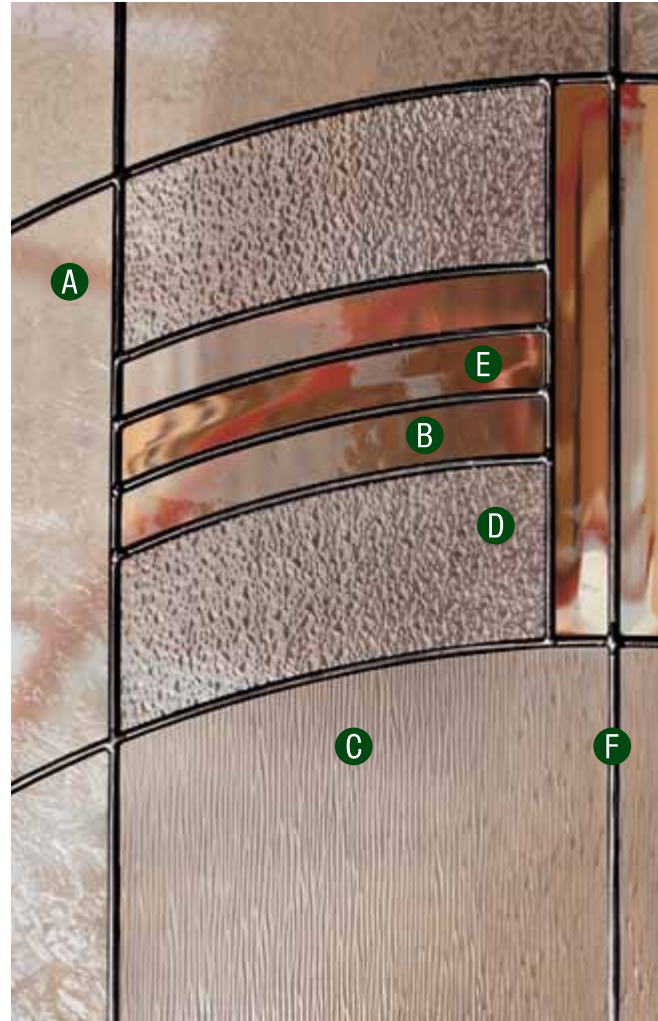

EASY SELECTIONS

GLASS DETAILS

EASY SELECTIONS

Rochester™ Shown in Patina Caming

Patina

PRIVACY RATING SCALE 1-10
Least private to Most private

Privacy Rating 7

- A** Gray Glue Chip
- B** Seedy
- C** Cord
- D** Double Granite
- E** Clear Bevel
- F** Patina Caming

*Rochester Craftsman Rectangle and Fanlite do not contain Cord Glass.

Available Glass Shapes

See Catalog or Door Builder for complete availability and options

Available Sidelite

Feather River
DOORS

©2014 Trinity Glass International, Inc.

EASY SELECTIONS

Mission Pointe™ Shown in Zinc Caming

Zinc

PRIVACY RATING SCALE 1-10
Least private to Most private

Privacy Rating 8

- A** Glue Chip Bevel
- B** Granite
- C** Zinc Caming
- D** Fluted

Detail image shown is representative of the Craftsman Rectangle glass only. Other Mission Pointe glass shapes additionally contain Fluted Glass.

Patina

PRIVACY RATING SCALE 1-10
Least private to Most private

Privacy Rating 7

- A** Glue Chip
- B** Granite
- C** Clear Bevel
- D** Patina Caming

Available Glass Shapes

Available Sidelite

See Catalog or Door Builder for complete availability and options