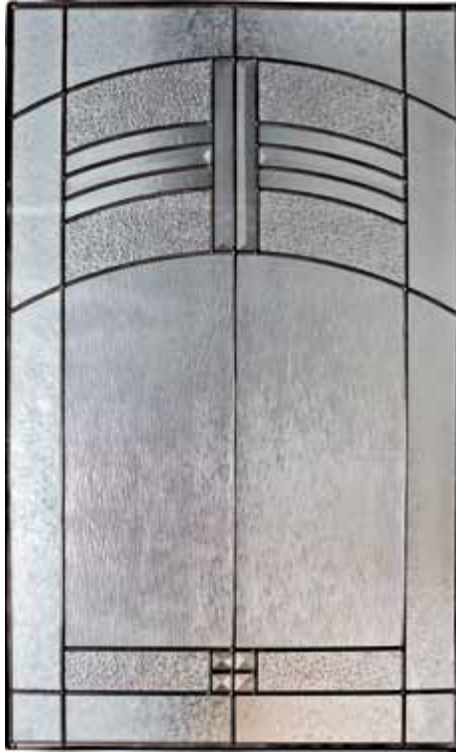

EASY SELECTIONS

GLASS DETAILS

EASY SELECTIONS

Rochester™ Shown in Patina Caming

Patina

PRIVACY RATING SCALE 1-10
Least private to Most private

Privacy Rating 7

- A** Gray Glue Chip
- B** Seedy
- C** Cord
- D** Double Granite
- E** Clear Bevel
- F** Patina Caming

*Rochester Craftsman Rectangle and Fanlite do not contain Cord Glass.

Available Glass Shapes

See Catalog or Door Builder for complete availability and options

Available Sidelite

Feather River
DOORS

©2014 Trinity Glass International, Inc.

EASY SELECTIONS

Mission Pointe™ Shown in Zinc Caming

Zinc

PRIVACY RATING SCALE 1-10
Least private to Most private

Privacy Rating 8

- A** Glue Chip Bevel
- B** Granite
- C** Zinc Caming
- D** Fluted

Detail image shown is representative of the Craftsman Rectangle glass only. Other Mission Pointe glass shapes additionally contain Fluted Glass.