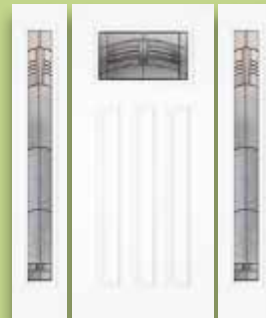

Fanlite  
Vidriera en abanico

SINGLE DOOR w/ONE SIDELITE Única puerta con vidrio lateral

DOUBLE DOORS Puertas Dobles

SINGLE DOOR w/TWO SIDELITES Única puerta con vidrios laterales

- » All Single and Double Doors are available in 6/8" Height Only; 36" or 32" Widths
- » All Single Door w/ Sidelite(s) are available in 6/8" Height Only; 36" Width with 14" or 12" Sidelite(s)