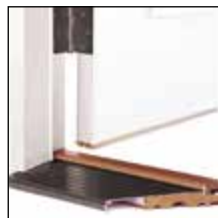

Sill Key™ System provides protection against jamb rot.