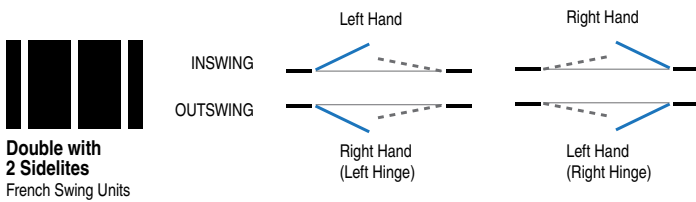

36

4-Lite 3-Lite 2-Lite

FULL LITE
 Horizontal
 Grille Options:
 1-1/8"
 2-1/4"
 3-1/2" (shown)

14
 12

5-Lite 4-Lite 3-Lite 2-Lite

DOOR SWING AND HANDING

DOOR CONFIGURATIONS

KEY