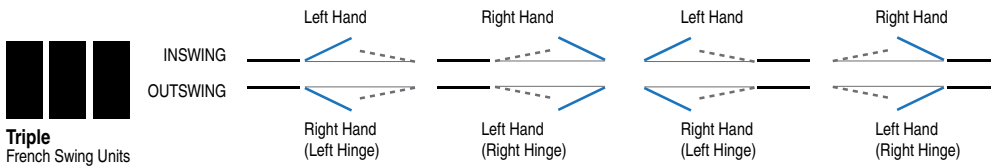

FULL LITE
 Horizontal
 Grille Options:
 2-1/4"
 3-1/2"
 5-5/8" (shown)

36
 32
 30

4-Lite 3-Lite 5-Lite

3/4 LITE
 Colonial
 Grille Options:
 1-1/8"
 2-1/4" (shown)

36

4-Lite 6-Lite 9-Lite

3/4 LITE
 Horizontal
 Grille Options:
 2-1/4"
 3-1/2" (shown)

36

4-Lite 3-Lite 2-Lite

FULL LITE
 Horizontal
 Grille Options:
 1-1/8"
 2-1/4"
 3-1/2" (shown)

14
 12

5-Lite 4-Lite 3-Lite 2-Lite

DOOR SWING AND HANDING

DOOR CONFIGURATIONS

KEY

By choosing ONE configuration you will also be choosing:

- Door Activity
- Door Swing
- Door Handing

DOOR ACTIVITY VIEWED FROM TOP

SWING AND HANDING DETERMINED FROM OUTSIDE LOOKING IN

NOTE: Quad Units are built as two double units and shipped unattached. Brickmold is not offered. If you want more than one swinging door for your Quad Unit, please order two Double Units. Double Door with sidelites and Quad units will need to be field mulled.