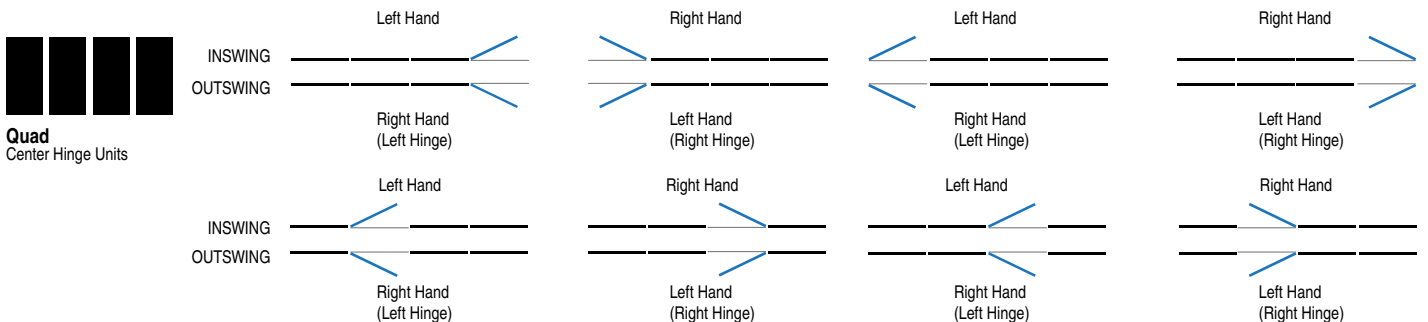

FULL LITE
 Horizontal
 Grille Options:
 2-1/4"
 3-1/2"
 5-5/8" (shown)

36
 32
 30

4-Lite 3-Lite 5-Lite

3/4 LITE
 Colonial
 Grille Options:
 1-1/8"
 2-1/4" (shown)

36

4-Lite 6-Lite 9-Lite

3/4 LITE
 Horizontal
 Grille Options:
 2-1/4"
 3-1/2" (shown)

36

4-Lite 3-Lite 2-Lite

FULL LITE
 Horizontal
 Grille Options:
 1-1/8"
 2-1/4"
 3-1/2" (shown)

14
 12

5-Lite 4-Lite 3-Lite 2-Lite

DOOR SWING AND HANDING

DOOR CONFIGURATIONS

KEY

By choosing ONE configuration you will also be choosing:

- Door Activity
- Door Swing
- Door Handing

DOOR ACTIVITY VIEWED FROM TOP

SWING AND HANDING DETERMINED FROM OUTSIDE LOOKING IN

NOTE: Quad Units are built as two double units and shipped unattached. Brickmold is not offered. If you want more than one swinging door for your Quad Unit, please order two Double Units. Double Door with sidelites and Quad units will need to be field mulled.