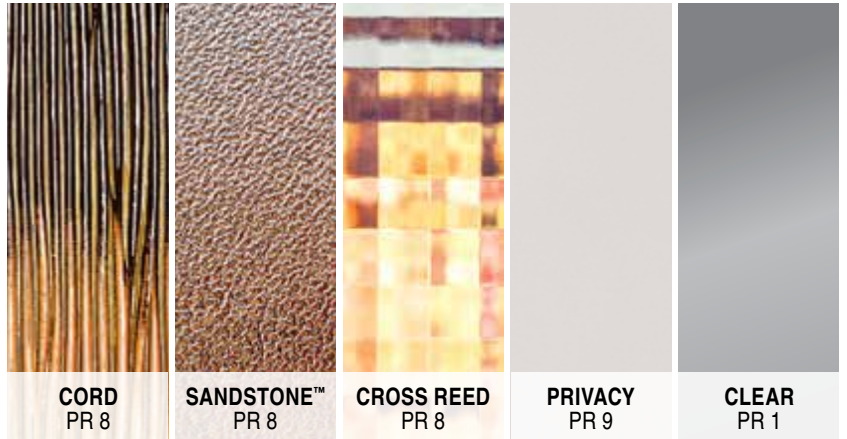

36
30

Full Lite

**MICRO
MINI BLINDS**
(Dual Operator)

- Raise/Lower function from dual operator
- Laminated impact glass
- Features 3/8" slats vs. 1/2" slats for modern look

SIMULATED DIVIDED LITES (SDL)

Privacy Rating – PR

PRIVACY RATING (PR)  **10**
 1 Less private More private

Our glass collections are assigned a privacy rating based on the overall obscurity of the glass types used.

Styles & Finishes

SMOOTH 

 Ready to Paint