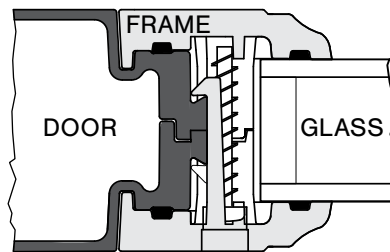

FLUSH-GLAZED SYSTEM

SLIDING SCREEN DOOR

(Screens available on Inswing only)

Available on these Inswing Configurations:

- Center Hinge Unit = 1 Screen
- French Hinge Unit = 2 Screen
- Colors: White and Bronze