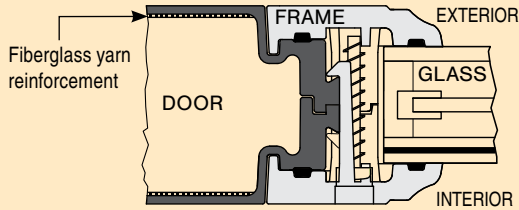

DESIGNED TO MEET IMPACT REQUIREMENTS FOR "HVHZ" AREAS IN FLORIDA

HIGH PERFORMANCE DOOR & FRAME SYSTEM

- Integrated Door, Frame, and Glass for Superior Performance
- Reinforced Fiberglass Door Skin
- Dual-Fastening Snap-Fit Frame Design
- Safety Laminated Glass Interior / Safety Tempered Exterior
 - Interior: 1/8" x .090PVB x 1/8"